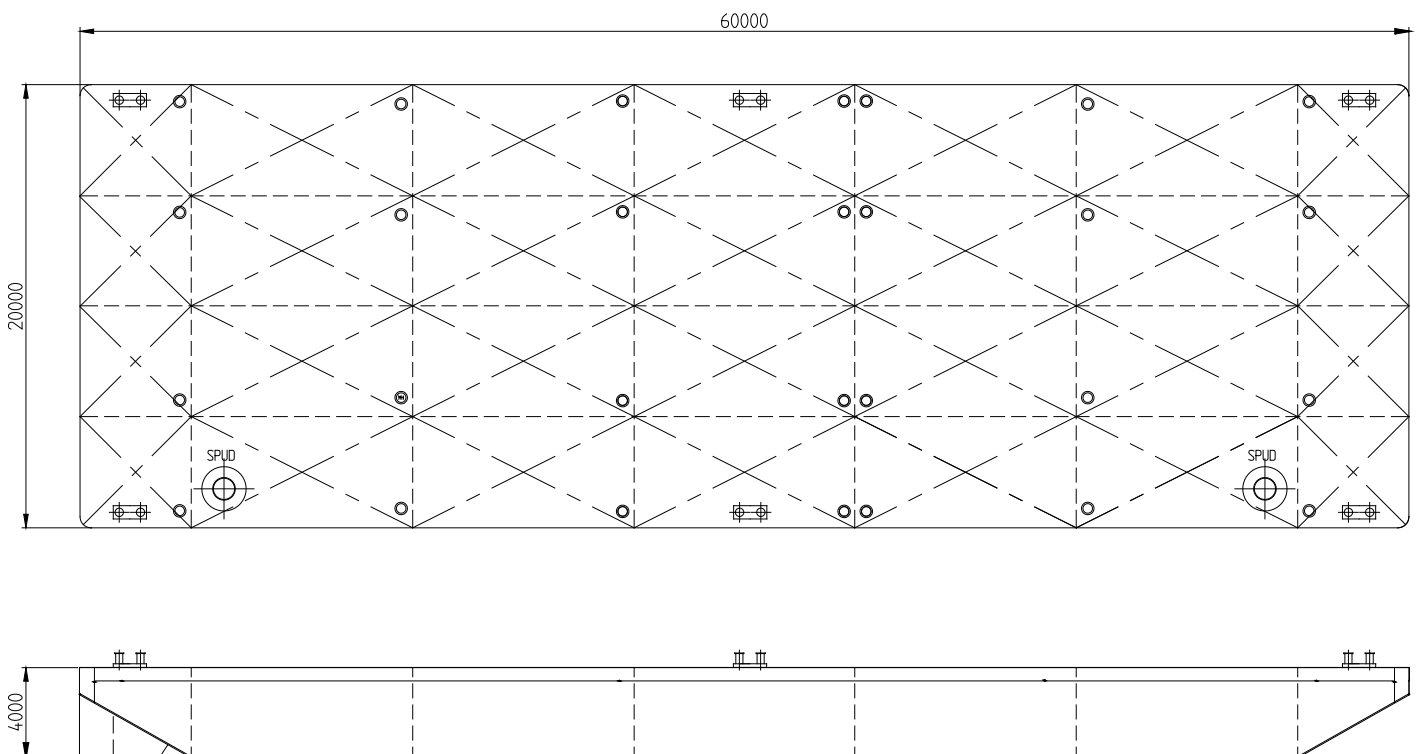

OSPREY 6022 SPECIFICATION

Type of vessel	Flat-top Pontoon
Class	Bureau Veritas Unrestricted
Trading area	Navigation
Main dimensions	60.00 x 22.00 x 4.00
Cargo capacity	3262 ton
Freeboard min.	0.79m
Draught max.	3.2m
Draught empty	0.54m
GT/NT	1381/414
Deck load max	20 ton/m ²
Spuds	Suitable for 2 spuds ø914 mm