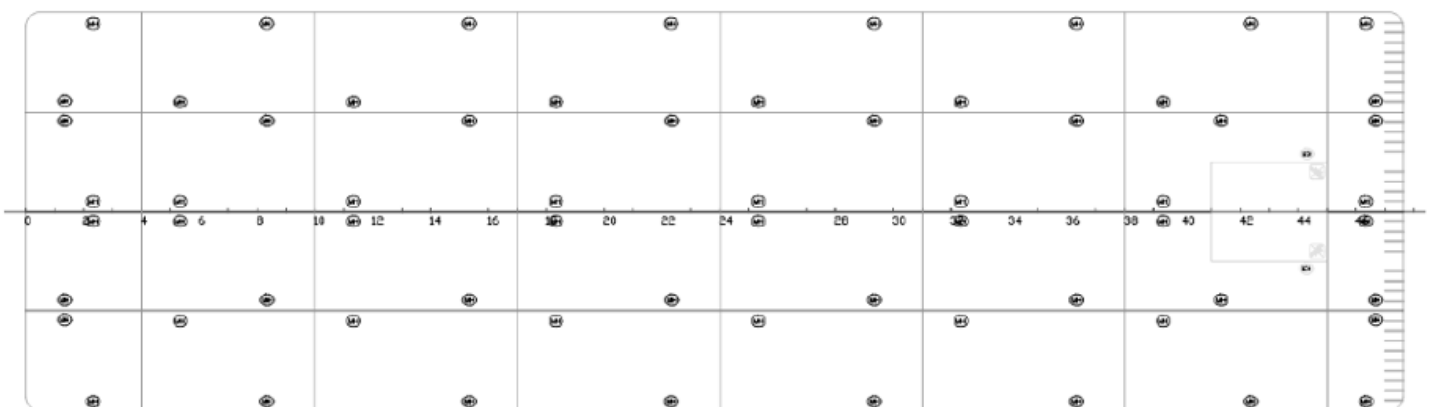

OSPREY CARRIER SPECIFICATION

Type of vessel	Flat-top Pontoon
Class	ABS
Trading area	Unrestricted Navigation
Main dimensions	76.02 x 22.0 x 4.90
Cargo capacity	4464 ton
Freeboard min.	1.15 m
Draught max.	3.75 m
GT/NT	2150/645
Deck load max	15 ton/m ²