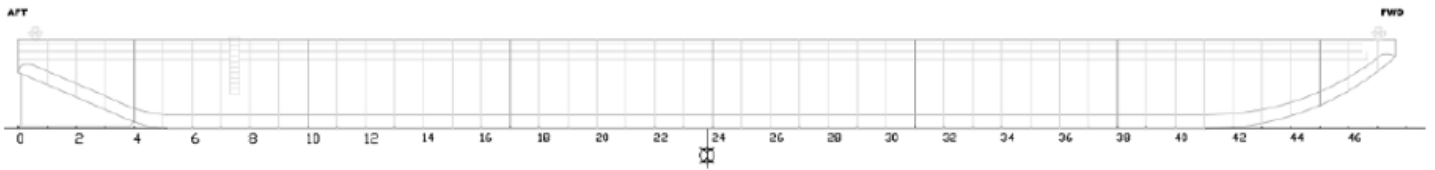

OSPREY CARRIER SPECIFICATION

Type of vessel	Flat-top Pontoon
Class	ABS
Trading area	Unrestricted Navigation
Main dimensions	76.02 x 22.0 x 4.90
Cargo capacity	4464 ton
Freeboard min.	1.15 m
Draught max.	3.75 m
GT/NT	2150/645
Deck load max	15 ton/m ²