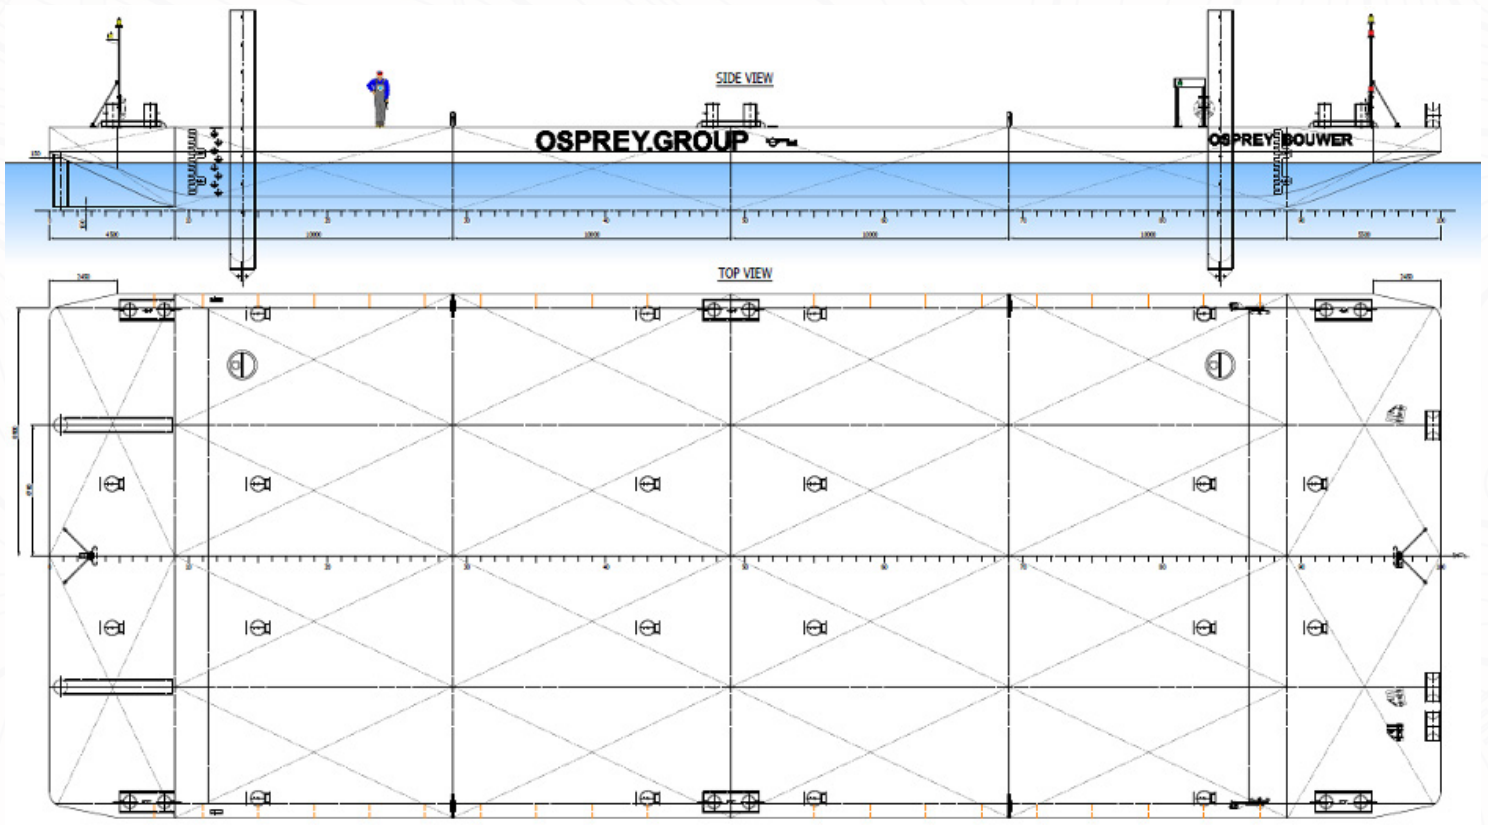

OSPREY FABRIQUE SPECIFICATION

Type of vessel	Flat-top Pontoon
Class	ABS
Trading area	Unrestricted Navigation
Main dimensions	50.0 x 18.80 x 3.0
Freeboard min.	1.0 m
Draught max.	2.0 m
Deck load max	20 ton/m ²