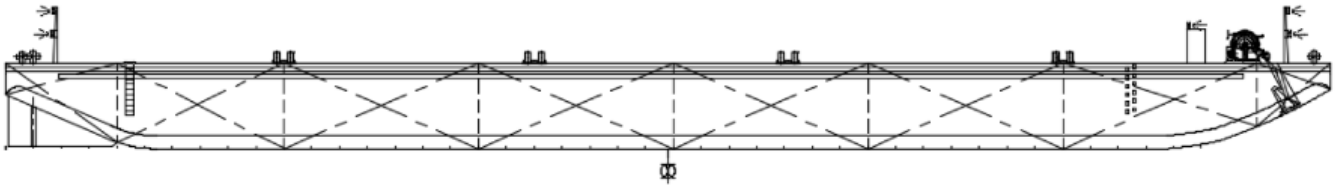

OSPREY TRADER SPECIFICATION

Type of vessel	Flat-top barge
Class	ABS
Trading area	Unrestricted Navigation
Main dimensions	76.20 x 24.4 x 4.90
Cargo capacity	5193 ton
Freeboard min.	1.15 m
Draught max.	3.75 m
GT/NT	2365/709
Deck load max	15 ton/m ²