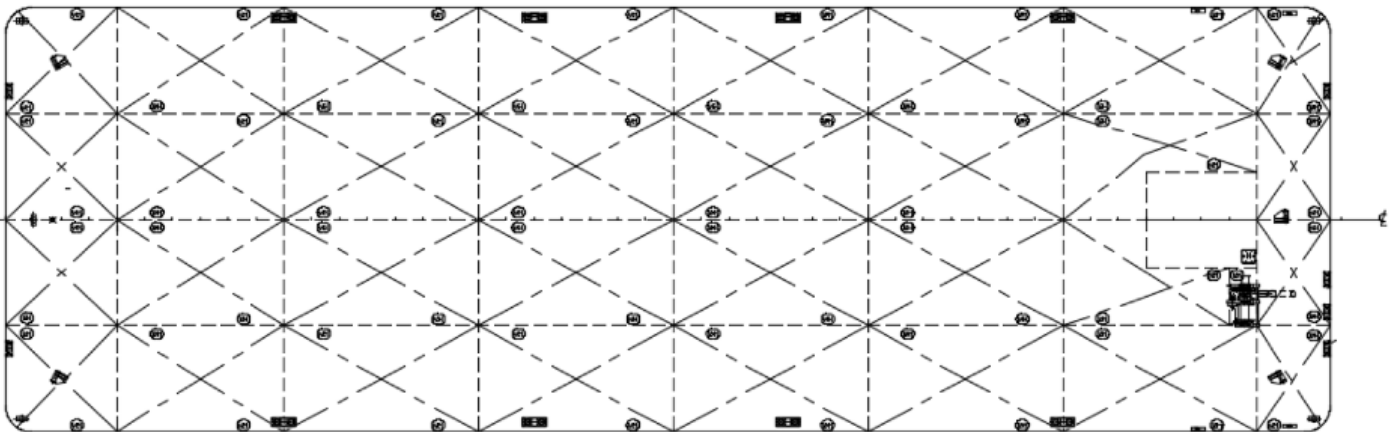

OSPREY TRADER SPECIFICATION

Type of vessel	Flat-top barge
Class	ABS
Trading area	Unrestricted Navigation
Main dimensions	76.20 x 24.4 x 4.90
Cargo capacity	5193 ton
Freeboard min.	1.15 m
Draught max.	3.75 m
GT/NT	2365/709
Deck load max	15 ton/m ²