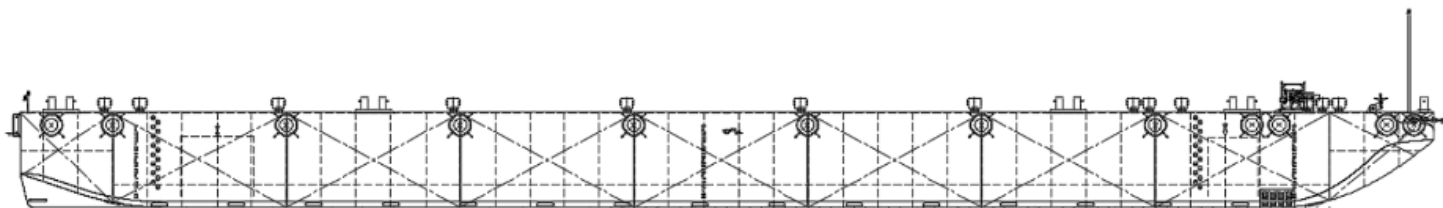

## OSPREY VALIANT SPECIFICATION

<b>Type of vessel</b>	Flat-top barges with internal ballast system
<b>Class</b>	ABS
<b>Trading area</b>	Unrestricted Navigation
<b>Main dimensions</b>	91.50 x 27.40 x 6.10
<b>Cargo capacity</b>	9906 ton
<b>Freeboard min.</b>	1.20 m
<b>Draught max.</b>	4.90 m
<b>GT/NT</b>	4146/1248
<b>Deck load max</b>	20 ton/m <sup>2</sup>