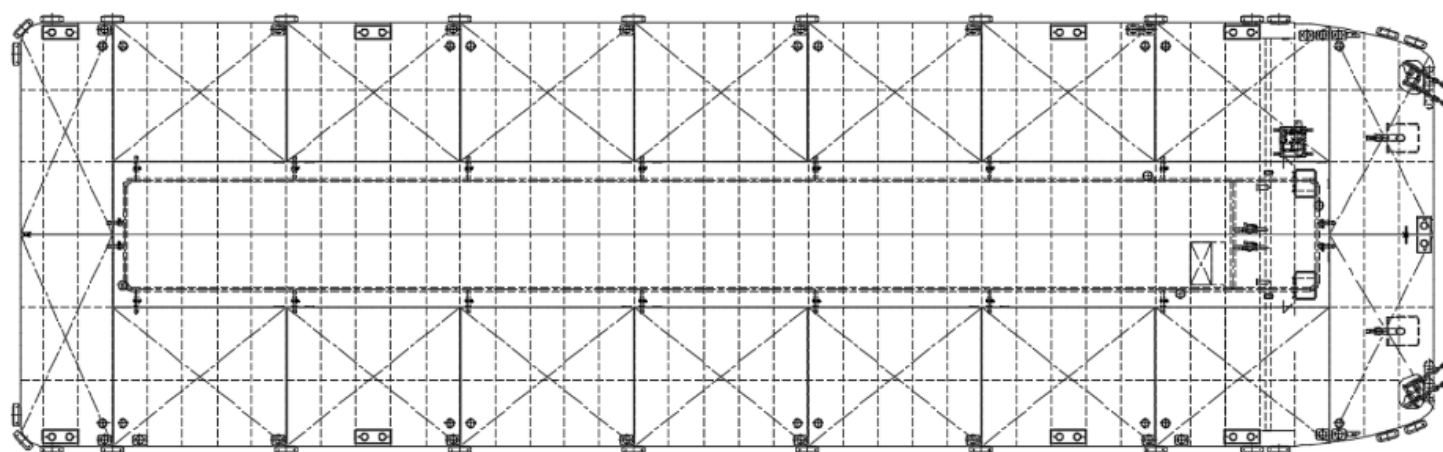

## OSPREY VALIANT SPECIFICATION

<b>Type of vessel</b>	Flat-top barges with internal ballast system
<b>Class</b>	ABS
<b>Trading area</b>	Unrestricted Navigation
<b>Main dimensions</b>	91.50 x 27.40 x 6.10
<b>Cargo capacity</b>	9906 ton
<b>Freeboard min.</b>	1.20 m
<b>Draught max.</b>	4.90 m
<b>GT/NT</b>	4146/1248
<b>Deck load max</b>	20 ton/m <sup>2</sup>