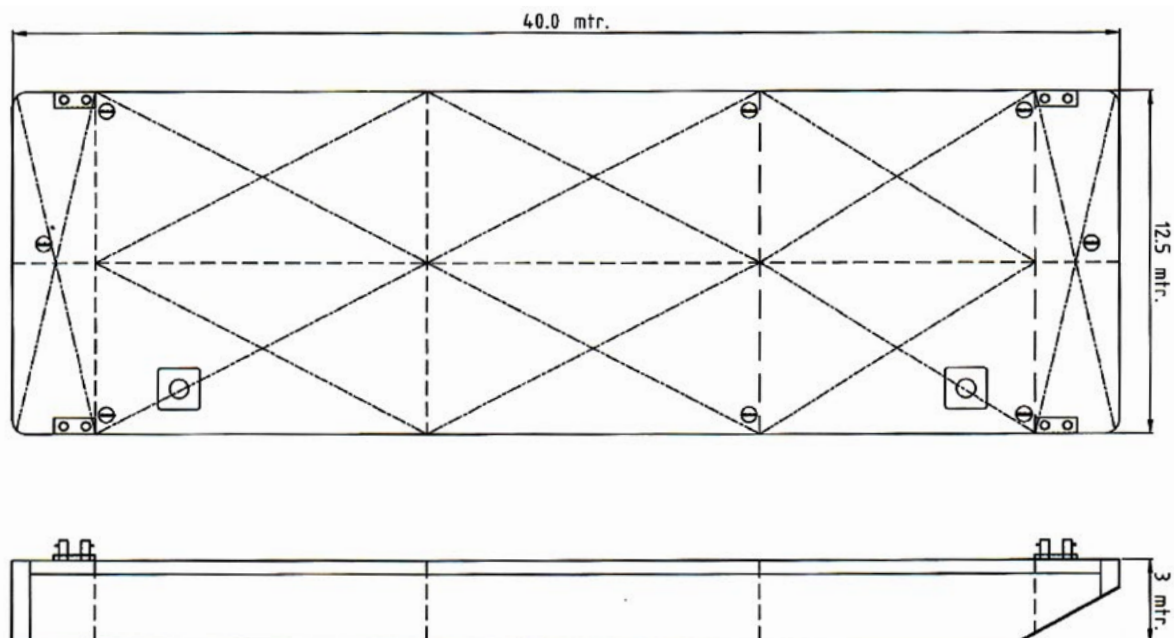

## TECHNICAL DETAILS

Type of vessel	Flat-top Pontoon	Freeboard min.	0.60m
Class	Bureau Veritas	Draught max.	2.40m
Trading area	Unrestricted Navigation	GT/NT	412/151
Main dimensions	40.00 x 12.50 x 3.00	Deck load max	10 ton/m <sup>2</sup>
Cargo capacity	850 ton	Spuds	2x 610mm diameter