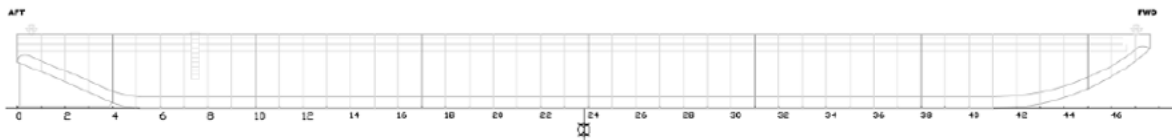

Osprey Carrier

TECHNICAL DETAILS

Type of vessel	Flat-top Pontoon	Freeboard min.	1.15m
Class	ABS	Draught max.	3.75m
Trading area	Unrestricted Navigation	GT/NT	2150/645
Main dimensions	76.02 x 22.00 x 4.90	Deck load max	15 ton/m ²
Cargo capacity	4464 ton		