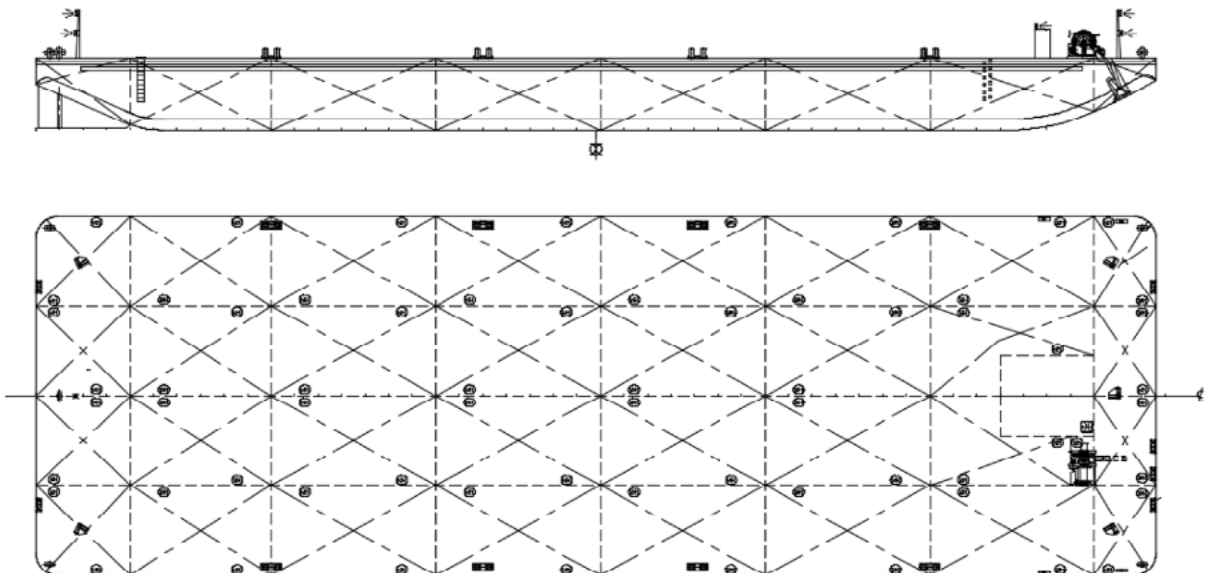

## TECHNICAL DETAILS

Type of vessel	Flat-top Barge	Freeboard min.	1.15m
Class	ABS	Draught max.	3.75m
Trading area	Unrestricted Navigation	GT/NT	2365/709
Main dimensions	76.20 x 24.40 x 4.90	Deck load max	15 ton/m <sup>2</sup>
Cargo capacity	5193 ton		