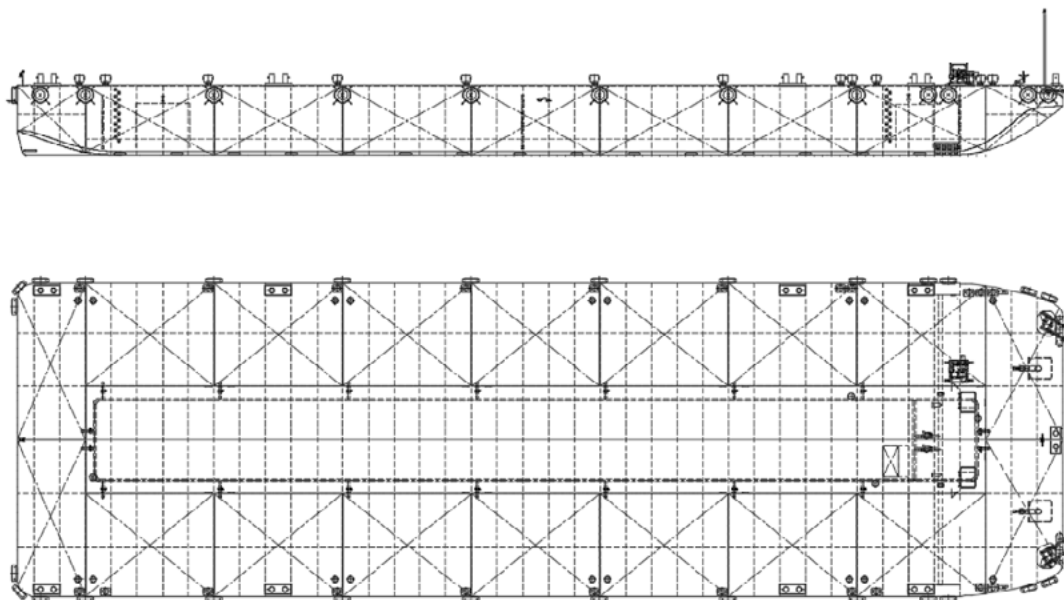

Osprey Valiant

TECHNICAL DETAILS

Type of vessel	Flat-top Barge with internal ballast system	Freeboard min.	1.20m
Class	ABS	Draught max.	4.90m
Trading area	Unrestricted Navigation	GT/NT	4146/1248
Main dimensions	91.50 x 27.40 x 6.10	Deck load max	20 ton/m ²
Cargo capacity	9906 ton		