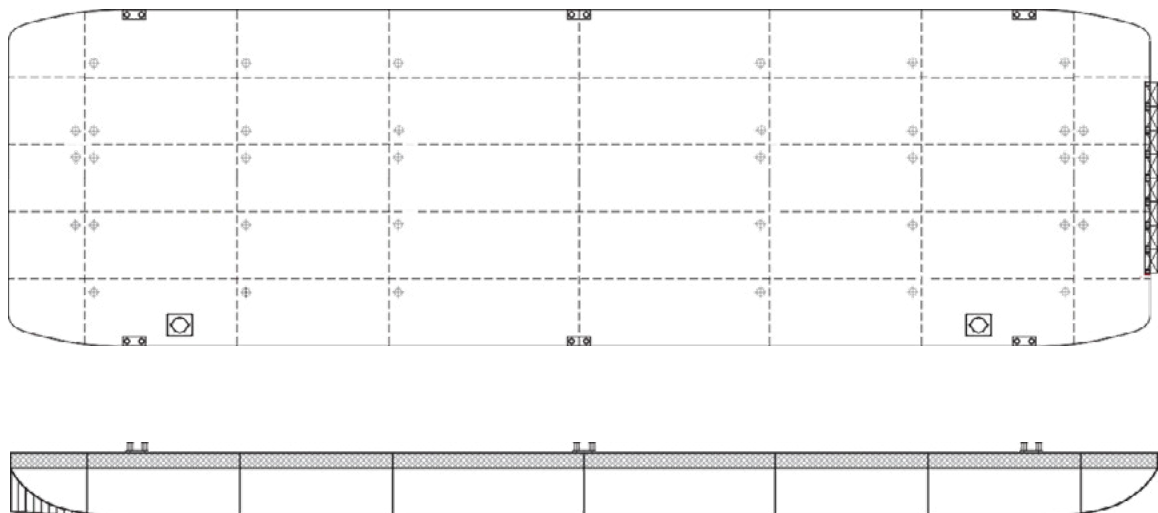

## TECHNICAL DETAILS

Type of vessel	Flat-top Pontoon	Freeboard min.	0.98m
Class	Bureau Veritas	Draught max.	3.02m
Trading area	Unrestricted Navigation	GT/NT	1746/523
Main dimensions	75.00 x 22.00 x 4.00	Deck load max	15 ton/m <sup>2</sup>
Cargo capacity	3478 ton	Spuds	Suitable for 2x 914mm diameter